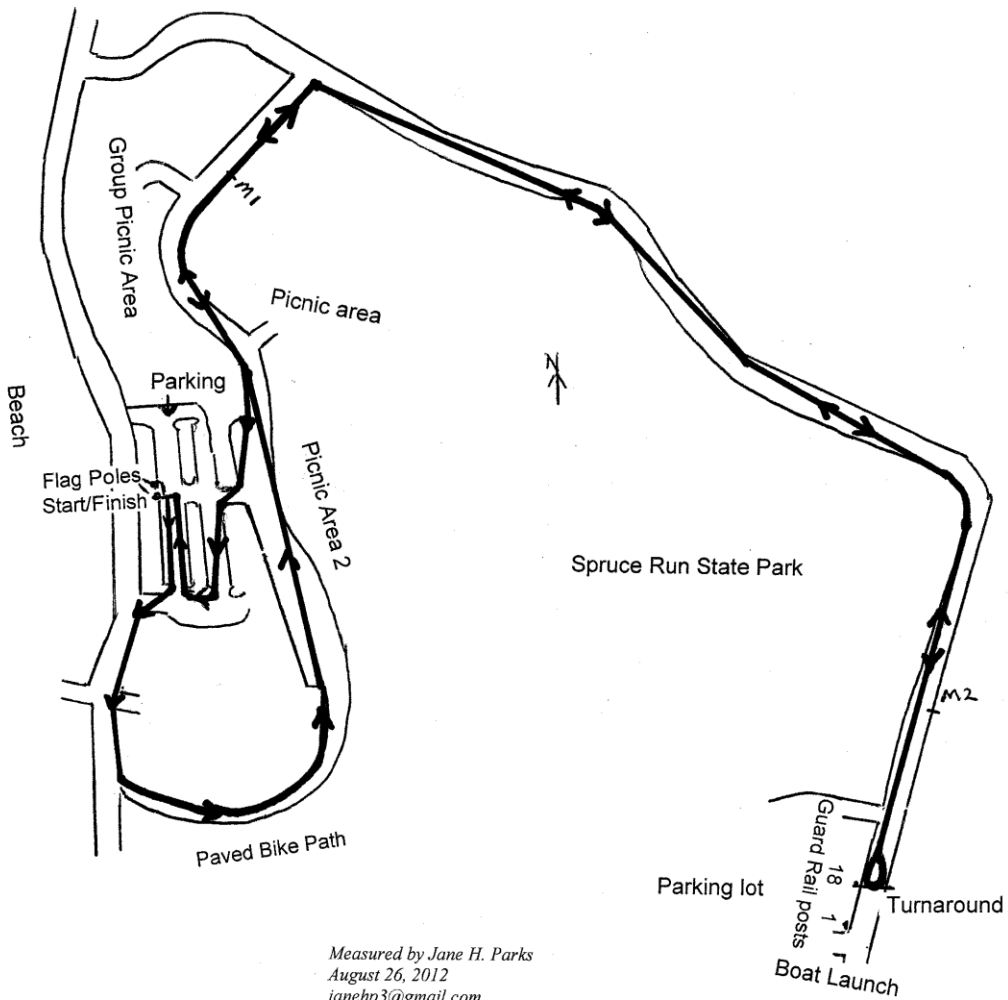

Arc of Hunterdon 5K
Spruce Run State Park, Clinton, NJ 08809

NJ12555JHP
Effective 9/5/2012 to 12/31/2022

ALL DIRECTIONS ARE GIVEN RELATIVE TO THE RUNNING DIRECTION.

Start/Finish: In Spruce Run State Park Main Parking Lot at the southernmost flag pole at underpass to beach.

Mile 1: In Spruce Run State Park on road to Group Picnic Area and Picnic Area 2, 51 feet after the left turn to the Group Picnic Area.

Turnaround: At Boat Launch at the 18th guard rail post on the right (west) side of the roadway counting from the boat ramp (water) northward to the entrance road.

Mile 2: In Spruce Run State Park on road to boat launch, 261 feet after the 25 MPH speed sign on the right facing the runners.

Mile 3: In Spruce Run State Park Main Parking Lot, at southern road entrance for the western aisle to the parking area, 7 feet 7 inches before the parking spaces.